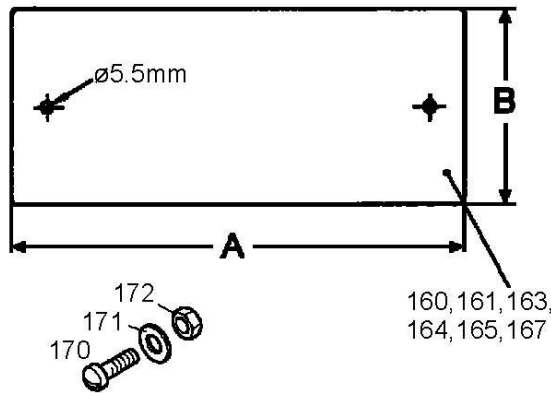

DECAL KIT - INSTALLATION "USA"
 SCHILDERSATZ - EINBAU "USA"
 JEU DE PLAQUES - INSTALLATION "USA"

from No / up to No
 WFN5RUD###2029116

Figure
 Bild 99707787937
 Figure

PLATES, PLATTEN, PLAQUES		
A	B	Item / Pos. / Ref
230mm	100mm	160
150mm	75mm	161
410mm	85mm	163
350mm	85mm	164
220mm	85mm	165
270mm	170mm	167

200,201

202,203